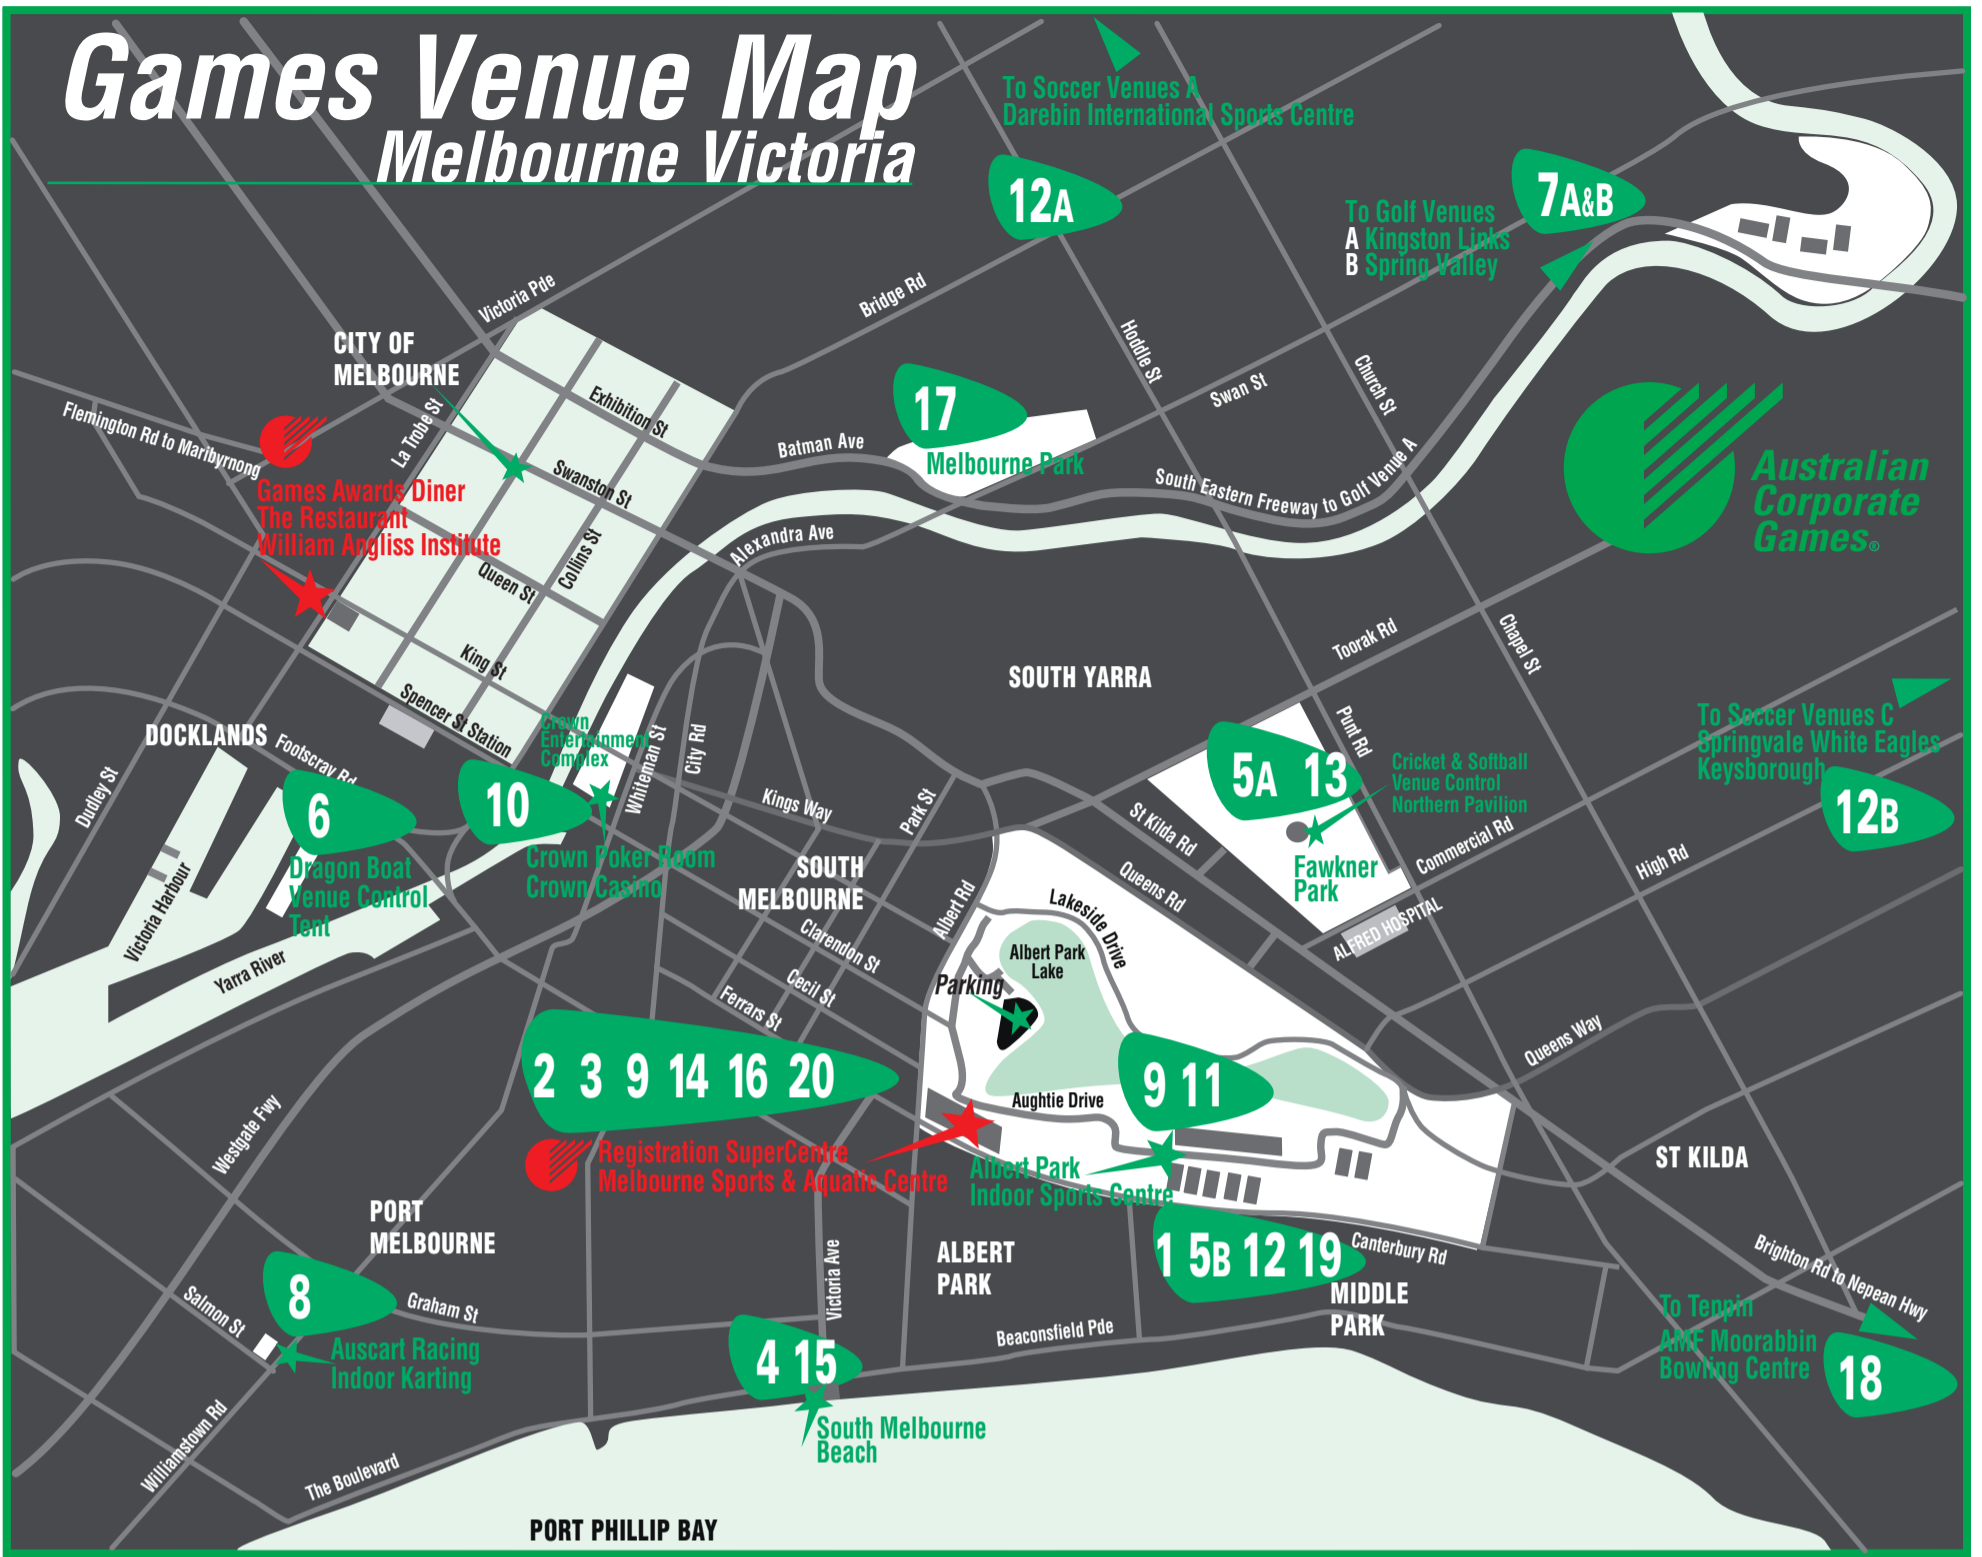

Games Venue Map Melbourne Victoria

Contact 131 638 or victrip.com for Met Information on accessing Games Venues by public transport

1 AFL Recreational Football

Albert Park
Aughtie Drive Albert Park
Saturday 20 November
* **Venue Control – Pits Building 3**
Parking limited at a fee – public transport suggested
Drinks, food and all facilities available

6 Dragon Boat Racing

Victoria Harbour
Victoria Promenade, Docklands
Saturday 20 November
* **Venue Control – Games Tent on Promenade**
Parking, drinks, food and all facilities available

7 Golf A SOCIAL EVENT – Kingston Links

10 Poker

Crown Poker Room
Clarendon St end Crown Casino Melbourne
Friday 19 & Saturday 20 November
Venue Control – Crown Poker Room
Parking at a fee – public transport suggested
Drinks, food and all facilities available

11 CANON Running

Albert Park Lake Path
Aughtie Drive Albert Park
Saturday 20 November – Start time 8:00am
* **Venue Control – Pits Building 3**
Parking limited at a fee – public transport suggested
Drinks, food and all facilities available