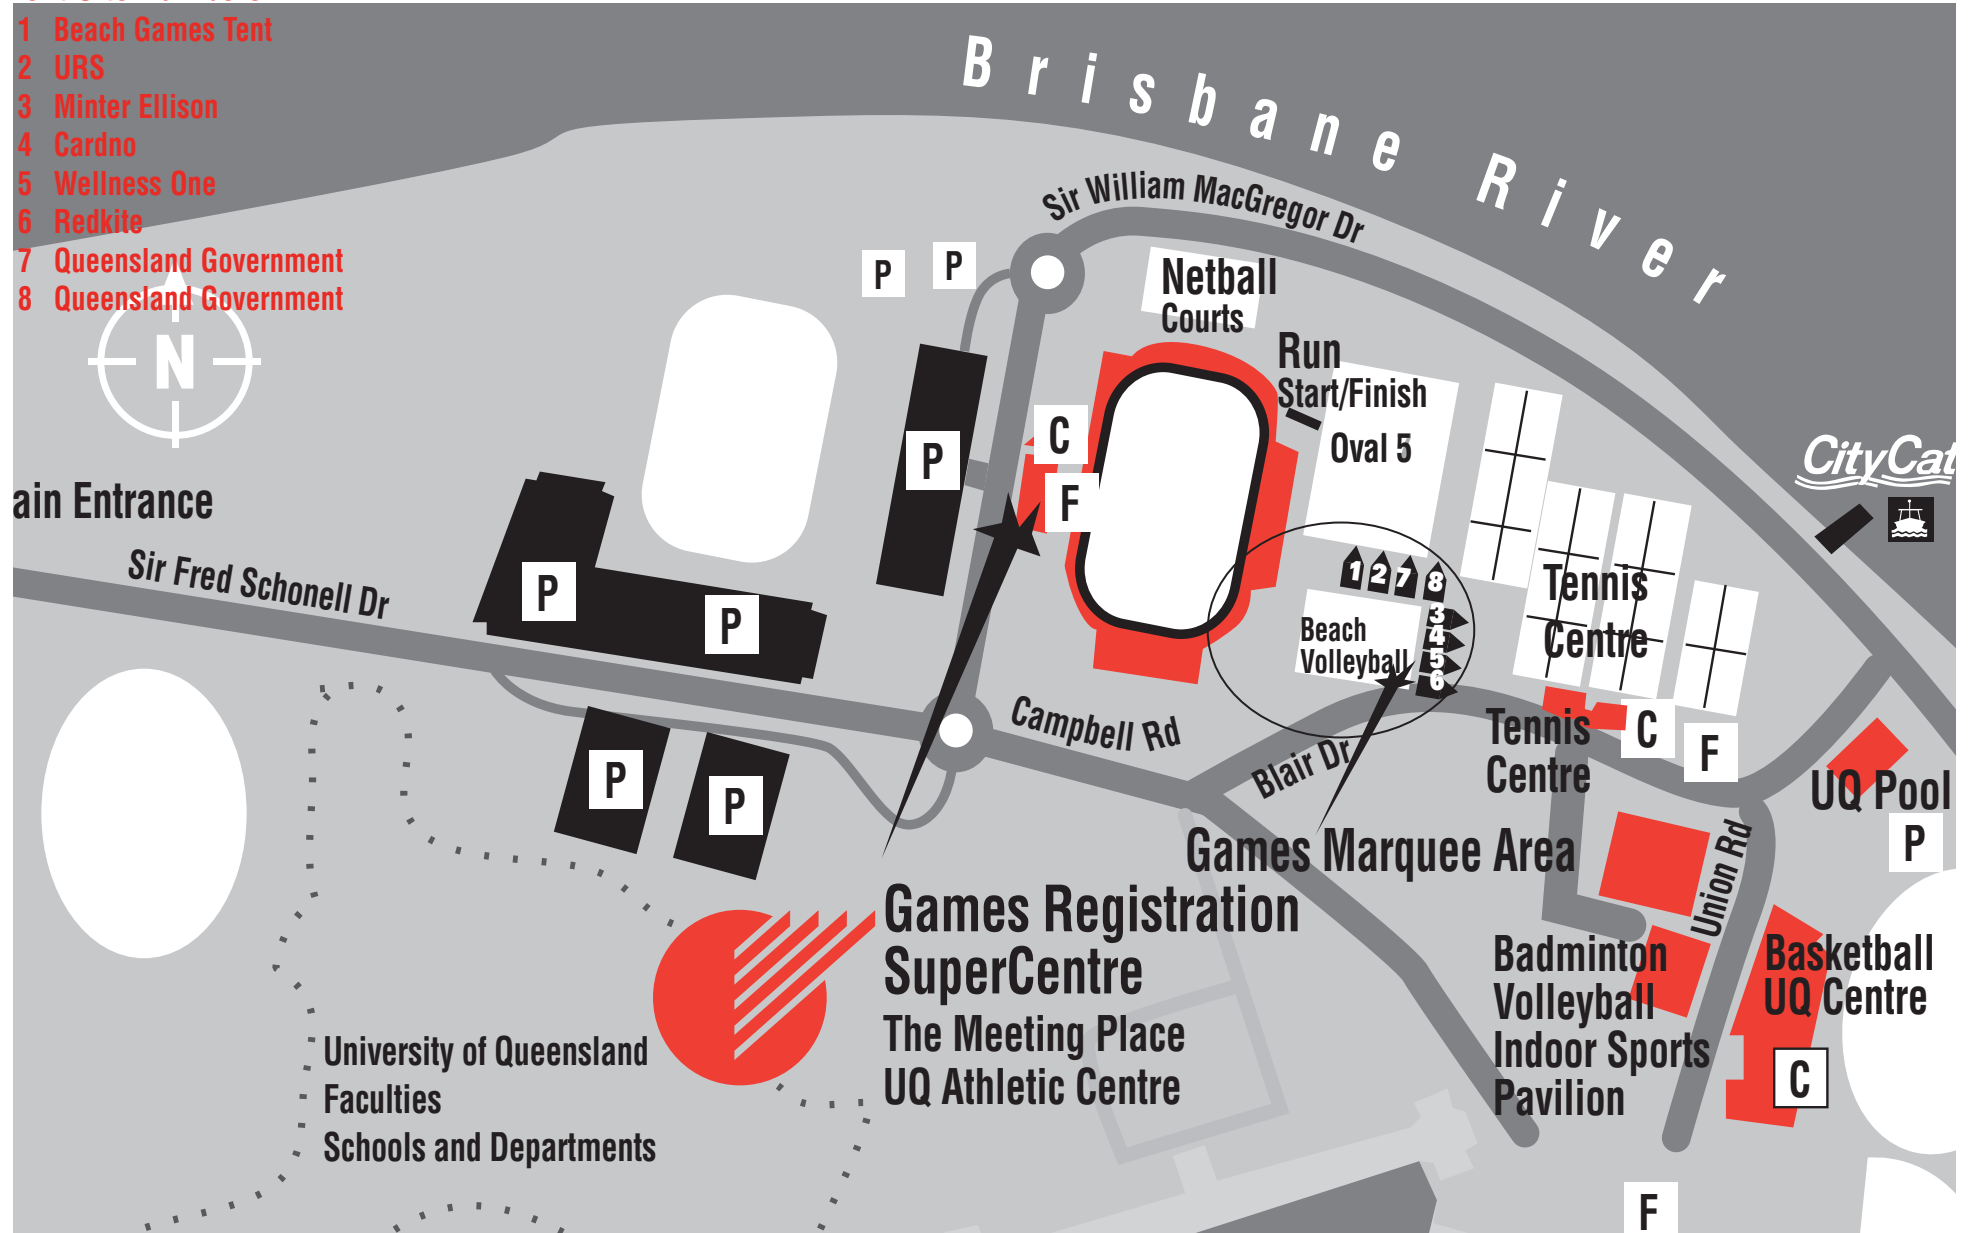

Marquee Map University of Queensland St Lucia Campus

Queensland
Corporate
Games®

Tent Site Numbers

- 1 Beach Games Tent
- 2 URS
- 3 Minter Ellison
- 4 Cardno
- 5 Wellness One
- 6 Redkite
- 7 Queensland Government
- 8 Queensland Government

Marquee Map University of Queensland St Lucia Campus