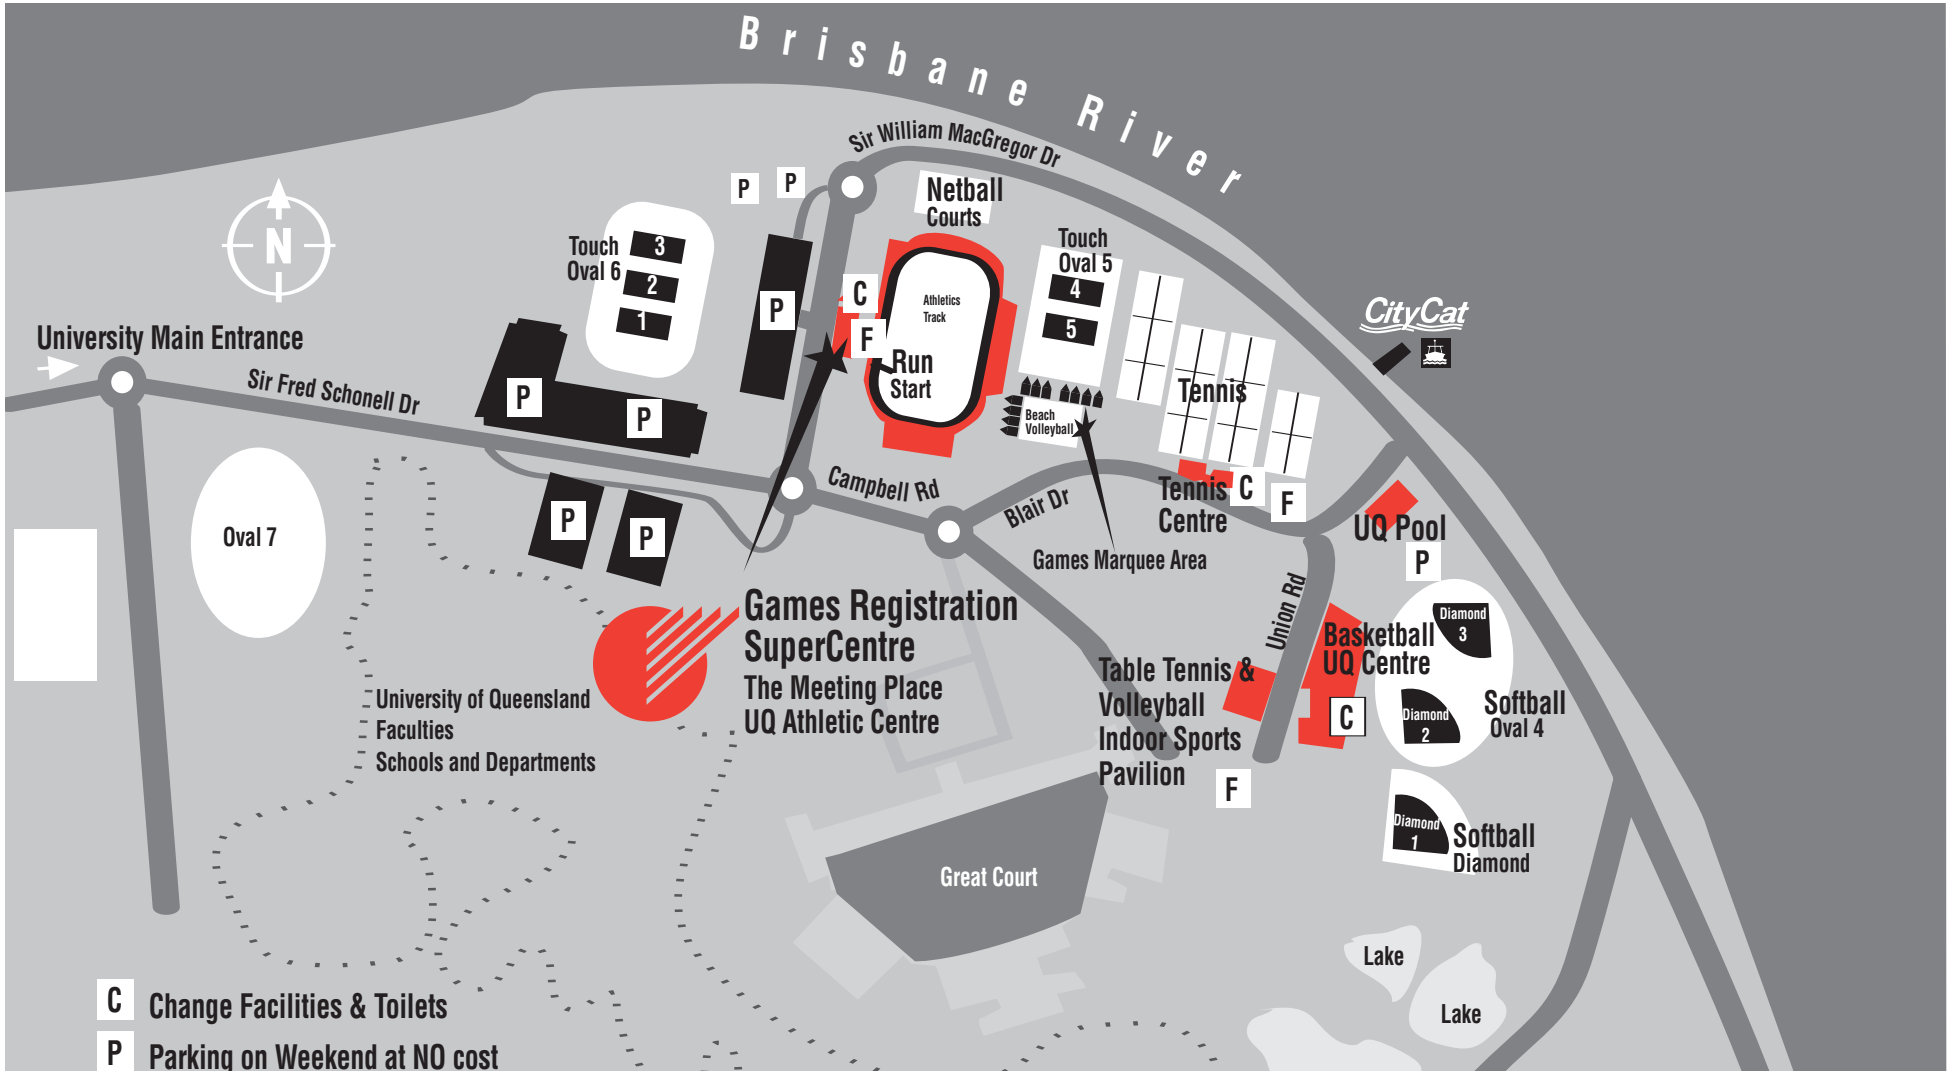

# Marquee Map University of Queensland St Lucia Campus

Queensland  
Corporate  
Games®

# Marquee Map University of Queensland St Lucia Campus

**C** Change Facilities & Toilets  
**P** Parking on Weekend at NO cost