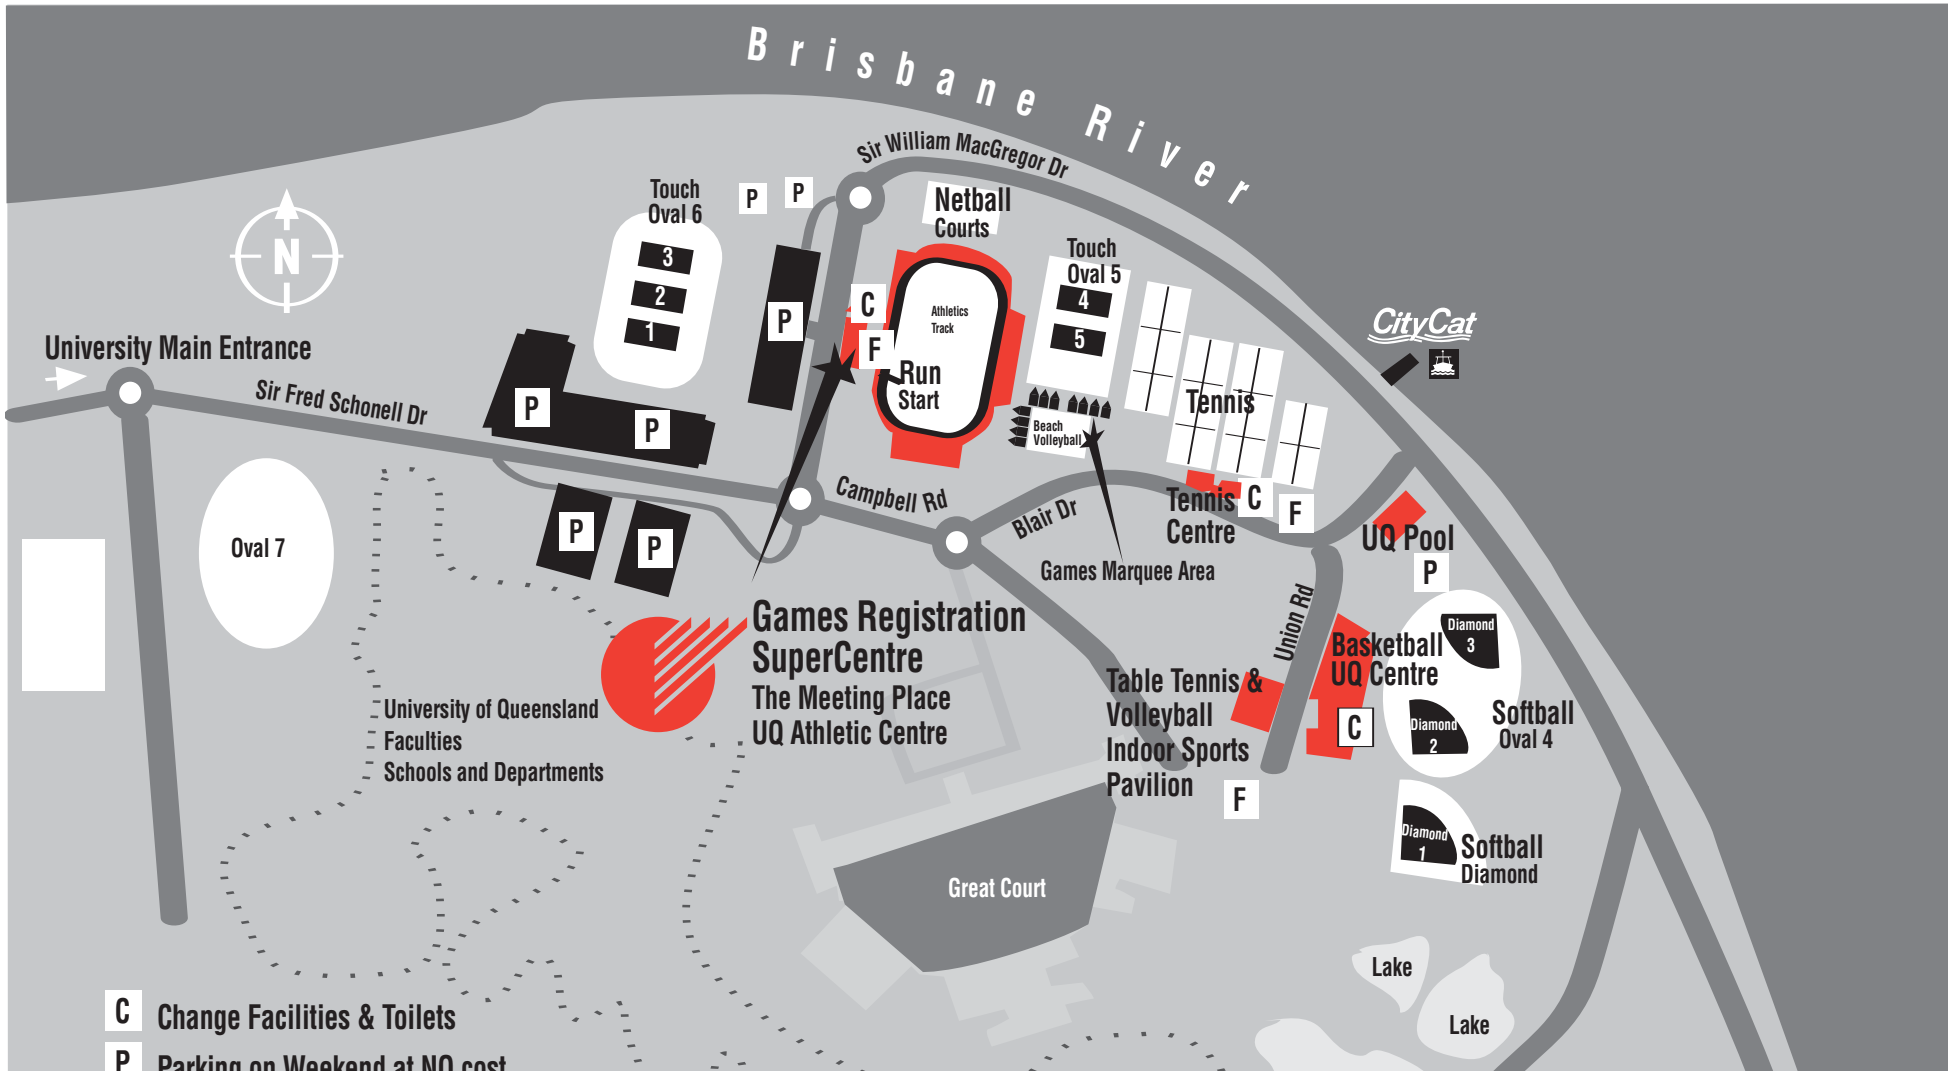

Marquee Map University of Queensland St Lucia Campus

Queensland
Corporate
Games®

Tent Site Numbers

- 1 Games Tent
- 2 PRS Group
- 3 AECOM
- 4
- 5
- 6 Redkite
- 7
- 8
- 9 Queensland Government
- 10 Queensland Governmentt

Marquee Map University of Queensland St Lucia Campus

- C** Change Facilities & Toilets
- P** Parking on Weekend at NO cost